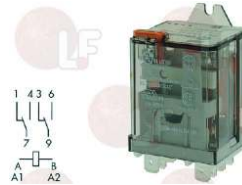

BARTSCHER 0926021

BARTSCHER 0929115

3351008 RELAY 62.83 16A 230V 50/60Hz
3 switching contacts