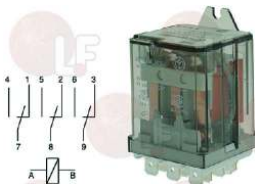

BARTSCHER 0229024

3351021 RELAY 62.82 16A 230V 50/60Hz
2 switching contacts

BARTSCHER 0926021

BARTSCHER 0929115

3351008 RELAY 62.83 16A 230V 50/60Hz
3 switching contacts

BARTSCHER 0229036

3351602 RELAY 65.31 30A 250V
1 cut-off contact
coil 230V 50/60Hz