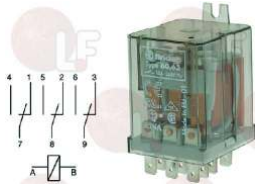

BARTSCHER 020496

Relays

3351601 RELAY B1-3 16A 230V 50/60Hz
3 NO contacts

BARTSCHER 011513

BARTSCHER 011717

3351901 RELAY 60.62 10A 230V 50/60Hz
2 switching contacts

BARTSCHER 0229023

3351605 RELAY 60.63 10A 230V 50/60Hz
3 switching contacts