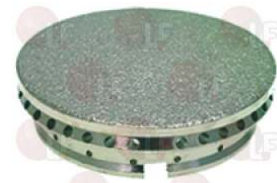

3025296 CAP FOR BURNER
for Pot stove gas (OLIS) - Series 700

BARTSCHER 016142

BARTSCHER

Suitable for:

3025284 FLAME SPREADER \varnothing 105 mm
for Pot stove gas (OLIS) - Series 700 - Series 900

BARTSCHER 018847

3025285 VENTURI F/FLAME SPREADER 105 mm
for Pot stove gas (OLIS) - Series 700 - Series 900

BARTSCHER 021642

3025287 FLAME SPREADER \varnothing 125 mm
for Pot stove gas (OLIS) - Series 900

BARTSCHER 020498

3025292 FLAME SPREADER \varnothing 75 mm
for Pot stove gas (OLIS) - Series 700

BARTSCHER 016087

3025291 BURNER \varnothing 75 mm
for Pot stove gas (OLIS) - Series 700

BARTSCHER 016086

Suitable for:

3025283 BURNER \varnothing 105 mm
for Pot stove gas (OLIS) - Series 700 - Series 900

BARTSCHER 016089

3025296 CAP FOR BURNER
for Pot stove gas (OLIS) - Series 700

BARTSCHER 016142

Suitable for:

3025281 FLAME SPREADER \varnothing 80 mm
for Pot stove gas (OLIS) - Series 700 - Series 900

BARTSCHER 020497